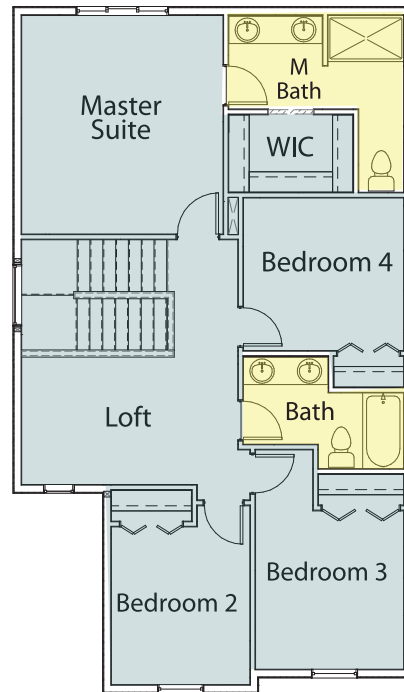

MOVADO

SEDONA :: 1,773 SqFt

4 + loft 2.5 2

Elevation A

Elevation B

Elevation C

- Plank Flooring (LVP)
- Carpet
- Vinyl

BLACKROCK HOMES