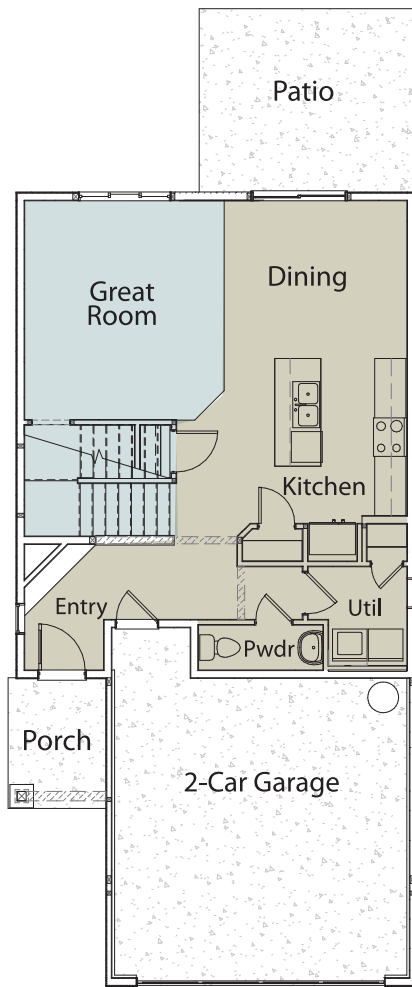

MOVADO

SEDONA :: 1,773 SqFt

4 + loft 2.5 2

Elevation A

Elevation B

Elevation C

- Plank Flooring (LVP)
- Carpet
- Vinyl

BLACKROCK HOMES